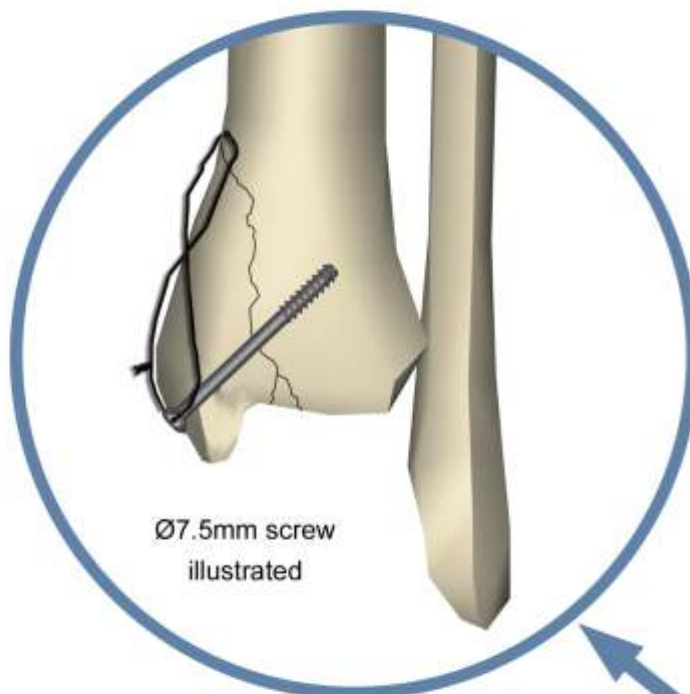

Cannulated *Fusion* Screws

With Wire Lock Heads

Self-tapping cannulated screws available in 6 diameters:

- 3.0mm
- 3.5mm
- 4.0mm
- 4.5mm
- 6.5mm
- 7.5mm

Lengths available range from 10mm -80mm in 2mm increments.

Intraoperatively the screwhead offers greater fixation and fragment security using wire to further stabilise the construct. This also prevents the screw from backing out.