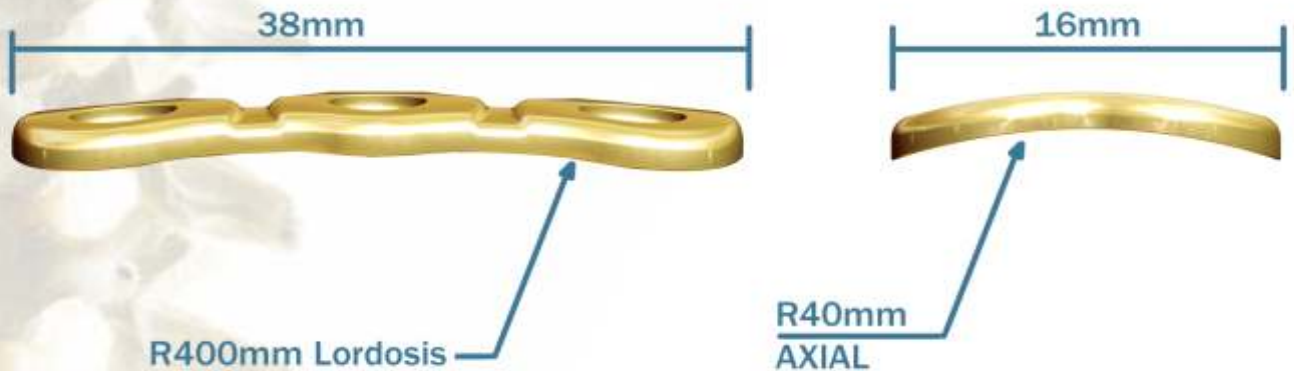

STATIC™

Anterior **Low Profile** Cervical Plate Level 2 - 38mm

1.8mm/1.9mm Thick Plates

Sizes Available

- Level 1 - 6 Sizes from 20mm - 30mm in 2mm increments
- Level 2 - 6 Sizes from 38mm - 48mm in 2mm increments
- Level 3 - 5 Sizes from 54mm - 70mm in 4mm increments
- Level 4 - 5 Sizes from 84mm - 100mm in 4mm increments

Level 2 - 38mm

March 10

Manufactured in the UK

Static™ Anterior Cervical Plate