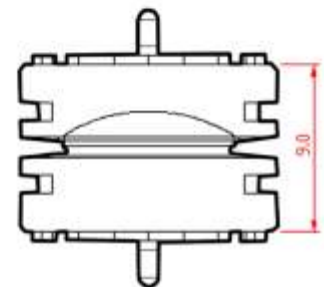

## Cat#

Anterior Cervical Disc Single Keel 12mm x 14mm Superior Size 1	SS7154
Anterior Cervical Disc Single Keel 12mm x 14mm Superior Size 2	SS7155
Anterior Cervical Disc Single Keel 12mm x 14mm Superior Size 3	SS7156
Anterior Cervical Disc Single Keel 12mm x 14mm Superior Size 4	SS7157
Anterior Cervical Disc Single Keel 12mm x 14mm Inferior Size 1	SS7158
Anterior Cervical Disc Single Keel 12mm x 14mm Inferior Size 2	SS7159
Anterior Cervical Disc Single Keel 12mm x 14mm Inferior Size 3	SS7160
Anterior Cervical Disc Single Keel 12mm x 14mm Inferior Size 4	SS7161
Anterior Cervical Disc Single Keel 14mm x 14mm Superior Size 1	SS7162
Anterior Cervical Disc Single Keel 14mm x 14mm Superior Size 2	SS7163
Anterior Cervical Disc Single Keel 14mm x 14mm Superior Size 3	SS7164
Anterior Cervical Disc Single Keel 14mm x 14mm Superior Size 4	SS7165
Anterior Cervical Disc Single Keel 14mm x 14mm Inferior Size 1	SS7166
Anterior Cervical Disc Single Keel 14mm x 14mm Inferior Size 2	SS7167
Anterior Cervical Disc Single Keel 14mm x 14mm Inferior Size 3	SS7168
Anterior Cervical Disc Single Keel 14mm x 14mm Inferior Size 4	SS7169

Size 1

Size 2

Size 3

Size 4

	Size 1	Size 2	Size 3	Size 4
L1	0.5mm	1.0mm	1.5mm	2.5mm
L2	4.5mm	5.0mm	5.5mm	6.5mm

March 10