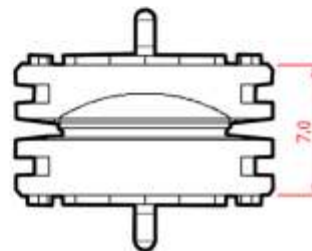

## Cat#

Anterior Cervical Disc Single Keel 12mm x 14mm Superior Size 1	SS7154
Anterior Cervical Disc Single Keel 12mm x 14mm Superior Size 2	SS7155
Anterior Cervical Disc Single Keel 12mm x 14mm Superior Size 3	SS7156
Anterior Cervical Disc Single Keel 12mm x 14mm Superior Size 4	SS7157
Anterior Cervical Disc Single Keel 12mm x 14mm Inferior Size 1	SS7158
Anterior Cervical Disc Single Keel 12mm x 14mm Inferior Size 2	SS7159
Anterior Cervical Disc Single Keel 12mm x 14mm Inferior Size 3	SS7160
Anterior Cervical Disc Single Keel 12mm x 14mm Inferior Size 4	SS7161
Anterior Cervical Disc Single Keel 14mm x 14mm Superior Size 1	SS7162
Anterior Cervical Disc Single Keel 14mm x 14mm Superior Size 2	SS7163
Anterior Cervical Disc Single Keel 14mm x 14mm Superior Size 3	SS7164
Anterior Cervical Disc Single Keel 14mm x 14mm Superior Size 4	SS7165
Anterior Cervical Disc Single Keel 14mm x 14mm Inferior Size 1	SS7166
Anterior Cervical Disc Single Keel 14mm x 14mm Inferior Size 2	SS7167
Anterior Cervical Disc Single Keel 14mm x 14mm Inferior Size 3	SS7168
Anterior Cervical Disc Single Keel 14mm x 14mm Inferior Size 4	SS7169

Size 1

Size 2

Size 3

Size 4

	Size 1	Size 2	Size 3	Size 4
L1	0.5mm	1.0mm	1.5mm	2.5mm
L2	4.5mm	5.0mm	5.5mm	6.5mm

March 10