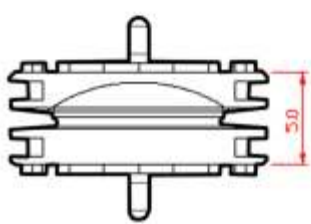

## Cat#

Anterior Cervical Disc Single Keel 12mm x 14mm Superior Size 1	SS7154
Anterior Cervical Disc Single Keel 12mm x 14mm Superior Size 2	SS7155
Anterior Cervical Disc Single Keel 12mm x 14mm Superior Size 3	SS7156
Anterior Cervical Disc Single Keel 12mm x 14mm Superior Size 4	SS7157
Anterior Cervical Disc Single Keel 12mm x 14mm Inferior Size 1	SS7158
Anterior Cervical Disc Single Keel 12mm x 14mm Inferior Size 2	SS7159
Anterior Cervical Disc Single Keel 12mm x 14mm Inferior Size 3	SS7160
Anterior Cervical Disc Single Keel 12mm x 14mm Inferior Size 4	SS7161
Anterior Cervical Disc Single Keel 14mm x 14mm Superior Size 1	SS7162
Anterior Cervical Disc Single Keel 14mm x 14mm Superior Size 2	SS7163
Anterior Cervical Disc Single Keel 14mm x 14mm Superior Size 3	SS7164
Anterior Cervical Disc Single Keel 14mm x 14mm Superior Size 4	SS7165
Anterior Cervical Disc Single Keel 14mm x 14mm Inferior Size 1	SS7166
Anterior Cervical Disc Single Keel 14mm x 14mm Inferior Size 2	SS7167
Anterior Cervical Disc Single Keel 14mm x 14mm Inferior Size 3	SS7168
Anterior Cervical Disc Single Keel 14mm x 14mm Inferior Size 4	SS7169

Size 1

Size 2

Size 3

Size 4

	Size 1	Size 2	Size 3	Size 4
L1	0.5mm	1.0mm	1.5mm	2.5mm
L2	4.5mm	5.0mm	5.5mm	6.5mm

March 10