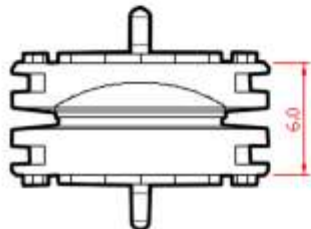

## Cat#

Anterior Cervical Disc Single Keel 12mm x 14mm Superior Size 1	SS7154
Anterior Cervical Disc Single Keel 12mm x 14mm Superior Size 2	SS7155
Anterior Cervical Disc Single Keel 12mm x 14mm Superior Size 3	SS7156
Anterior Cervical Disc Single Keel 12mm x 14mm Superior Size 4	SS7157
Anterior Cervical Disc Single Keel 12mm x 14mm Inferior Size 1	SS7158
Anterior Cervical Disc Single Keel 12mm x 14mm Inferior Size 2	SS7159
Anterior Cervical Disc Single Keel 12mm x 14mm Inferior Size 3	SS7160
Anterior Cervical Disc Single Keel 12mm x 14mm Inferior Size 4	SS7161
Anterior Cervical Disc Single Keel 14mm x 14mm Superior Size 1	SS7162
Anterior Cervical Disc Single Keel 14mm x 14mm Superior Size 2	SS7163
Anterior Cervical Disc Single Keel 14mm x 14mm Superior Size 3	SS7164
Anterior Cervical Disc Single Keel 14mm x 14mm Superior Size 4	SS7165
Anterior Cervical Disc Single Keel 14mm x 14mm Inferior Size 1	SS7166
Anterior Cervical Disc Single Keel 14mm x 14mm Inferior Size 2	SS7167
Anterior Cervical Disc Single Keel 14mm x 14mm Inferior Size 3	SS7168
Anterior Cervical Disc Single Keel 14mm x 14mm Inferior Size 4	SS7169

Size 1

Size 2

Size 3

Size 4

	Size 1	Size 2	Size 3	Size 4
L1	0.5mm	1.0mm	1.5mm	2.5mm
L2	4.5mm	5.0mm	5.5mm	6.5mm

March 10