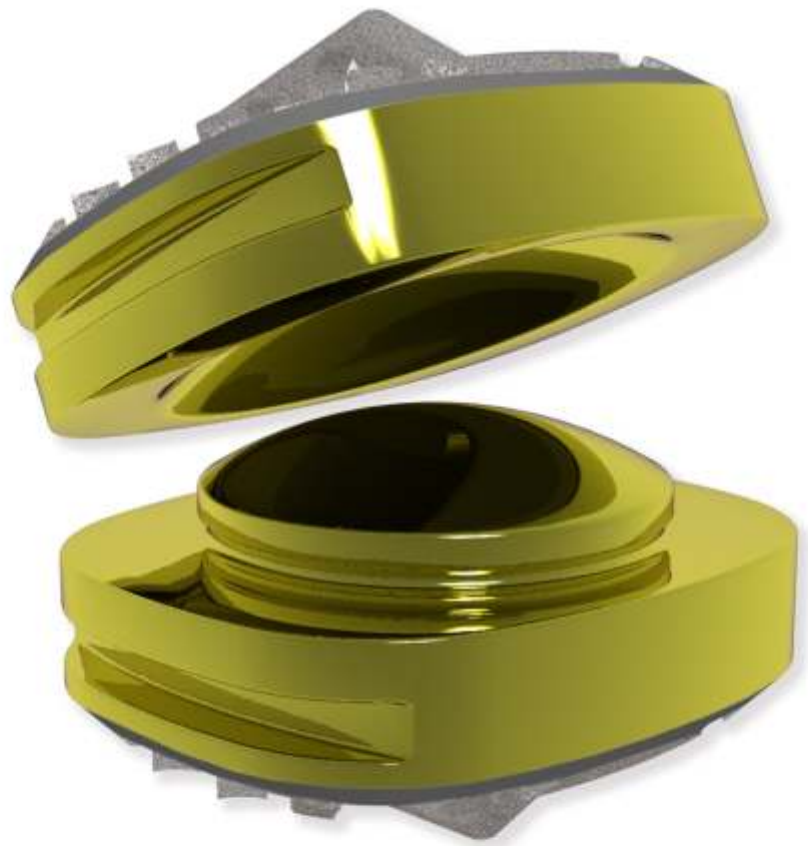

## ACD - ANTERIOR CERVICAL DISC

METAL-ON-METAL SINGLE KEEL MOBILE DISC REPLACEMENT SYSTEM

2 Part titanium mobile disc replacement with single keel

ACD - ANTERIOR CERVICAL DISC

METAL-ON-METAL SINGLE KEEL MOBILE DISC REPLACEMENT SYSTEM

# ACD - ANTERIOR CERVICAL DISC METAL-ON-METAL SINGLE KEEL MOBILE DISC REPLACEMENT SYSTEM

Size 1

Size 2

Size 3

Size 4

	Size 1	Size 2	Size 3	Size 4
L1	0.5mm	1.0mm	1.5mm	2.5mm
L2	4.5mm	5.0mm	5.5mm	6.5mm

March 10