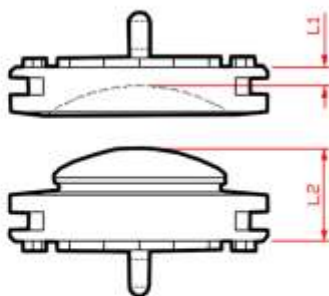

## Cat#

Anterior Cervical Disc Single Keel 12mm x 14mm Superior Size 1	SS7154
Anterior Cervical Disc Single Keel 12mm x 14mm Superior Size 2	SS7155
Anterior Cervical Disc Single Keel 12mm x 14mm Superior Size 3	SS7156
Anterior Cervical Disc Single Keel 12mm x 14mm Superior Size 4	SS7157
Anterior Cervical Disc Single Keel 12mm x 14mm Inferior Size 1	SS7158
Anterior Cervical Disc Single Keel 12mm x 14mm Inferior Size 2	SS7159
Anterior Cervical Disc Single Keel 12mm x 14mm Inferior Size 3	SS7160
Anterior Cervical Disc Single Keel 12mm x 14mm Inferior Size 4	SS7161
Anterior Cervical Disc Single Keel 14mm x 14mm Superior Size 1	SS7162
Anterior Cervical Disc Single Keel 14mm x 14mm Superior Size 2	SS7163
Anterior Cervical Disc Single Keel 14mm x 14mm Superior Size 3	SS7164
Anterior Cervical Disc Single Keel 14mm x 14mm Superior Size 4	SS7165
Anterior Cervical Disc Single Keel 14mm x 14mm Inferior Size 1	SS7166
Anterior Cervical Disc Single Keel 14mm x 14mm Inferior Size 2	SS7167
Anterior Cervical Disc Single Keel 14mm x 14mm Inferior Size 3	SS7168
Anterior Cervical Disc Single Keel 14mm x 14mm Inferior Size 4	SS7169

Size 1

Size 2

Size 3

Size 4

	Size 1	Size 2	Size 3	Size 4
L1	0.5mm	1.0mm	1.5mm	2.5mm
L2	4.5mm	5.0mm	5.5mm	6.5mm

March 10