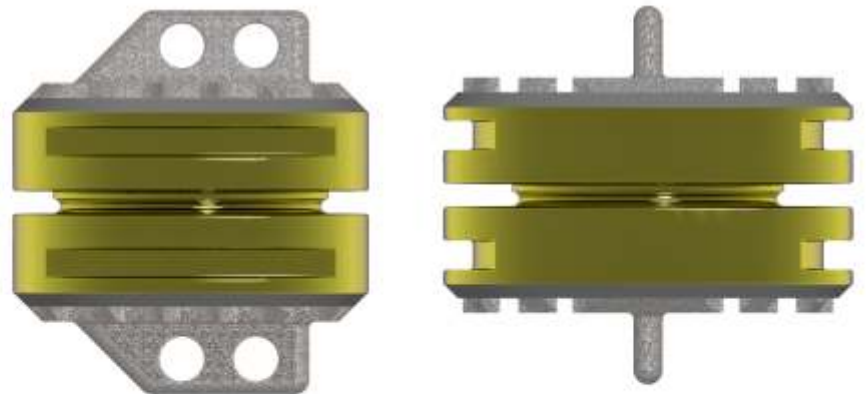

## ACD - ANTERIOR CERVICAL DISC

METAL-ON-METAL SINGLE KEEL MOBILE DISC REPLACEMENT SYSTEM

2 Part titanium mobile disc replacement with single keel

ACD - ANTERIOR CERVICAL DISC

METAL-ON-METAL SINGLE KEEL MOBILE DISC REPLACEMENT SYSTEM

# ACD - ANTERIOR CERVICAL DISC METAL-ON-METAL SINGLE KEEL MOBILE DISC REPLACEMENT SYSTEM

## Cat#

Anterior Cervical Disc Single Keel 12mm x 14mm Superior Size 1	SS7154
Anterior Cervical Disc Single Keel 12mm x 14mm Superior Size 2	SS7155
Anterior Cervical Disc Single Keel 12mm x 14mm Superior Size 3	SS7156
Anterior Cervical Disc Single Keel 12mm x 14mm Superior Size 4	SS7157
Anterior Cervical Disc Single Keel 12mm x 14mm Inferior Size 1	SS7158
Anterior Cervical Disc Single Keel 12mm x 14mm Inferior Size 2	SS7159
Anterior Cervical Disc Single Keel 12mm x 14mm Inferior Size 3	SS7160
Anterior Cervical Disc Single Keel 12mm x 14mm Inferior Size 4	SS7161
Anterior Cervical Disc Single Keel 14mm x 14mm Superior Size 1	SS7162
Anterior Cervical Disc Single Keel 14mm x 14mm Superior Size 2	SS7163
Anterior Cervical Disc Single Keel 14mm x 14mm Superior Size 3	SS7164
Anterior Cervical Disc Single Keel 14mm x 14mm Superior Size 4	SS7165
Anterior Cervical Disc Single Keel 14mm x 14mm Inferior Size 1	SS7166
Anterior Cervical Disc Single Keel 14mm x 14mm Inferior Size 2	SS7167
Anterior Cervical Disc Single Keel 14mm x 14mm Inferior Size 3	SS7168
Anterior Cervical Disc Single Keel 14mm x 14mm Inferior Size 4	SS7169

Size 1

Size 2

Size 3

Size 4

	Size 1	Size 2	Size 3	Size 4
L1	0.5mm	1.0mm	1.5mm	2.5mm
L2	4.5mm	5.0mm	5.5mm	6.5mm

March 10