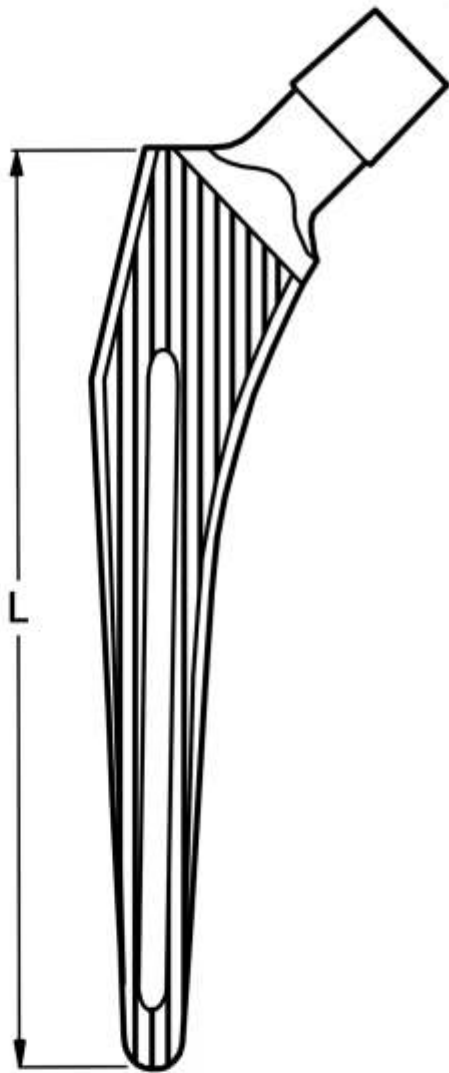

IMPLANTS

INTERNATIONAL

ARTHROPLASTY

Muller Ribbed Straight
Hip Stem 15.0mm x 152mm

Muller Ribbed Straight
Hip Stem 6.35mm x 132mm

**MULLER RIBBED STRAIGHT
HIP STEM**

Muller Ribbed Straight Hip Stem

Stem Size (W)	Stem Length (L)	Taper	Cat#
5.00	127	12/14	HS1409
6.25	132	12/14	HS1410
7.50	137	12/14	HS1411
10.0	142	12/14	HS1412
12.5	147	12/14 </td <td>HS1413</td>	HS1413
15.0	152	12/14	HS1414

Material: Cobalt Chrome to ISO 5832-4

April 10

DISTRIBUTED BY

Manufactured in the UK

Implants International Ltd
 71 Jay Avenue, Teesside Industrial Estate
 Thornaby-on-Tees, TS17 9LZ, United Kingdom
 tel: +44(0)1642 769080 fax: +44(0)1642 765848
 e-mail: enquiries@implantsinternational.com
 web: www.implantsinternational.com