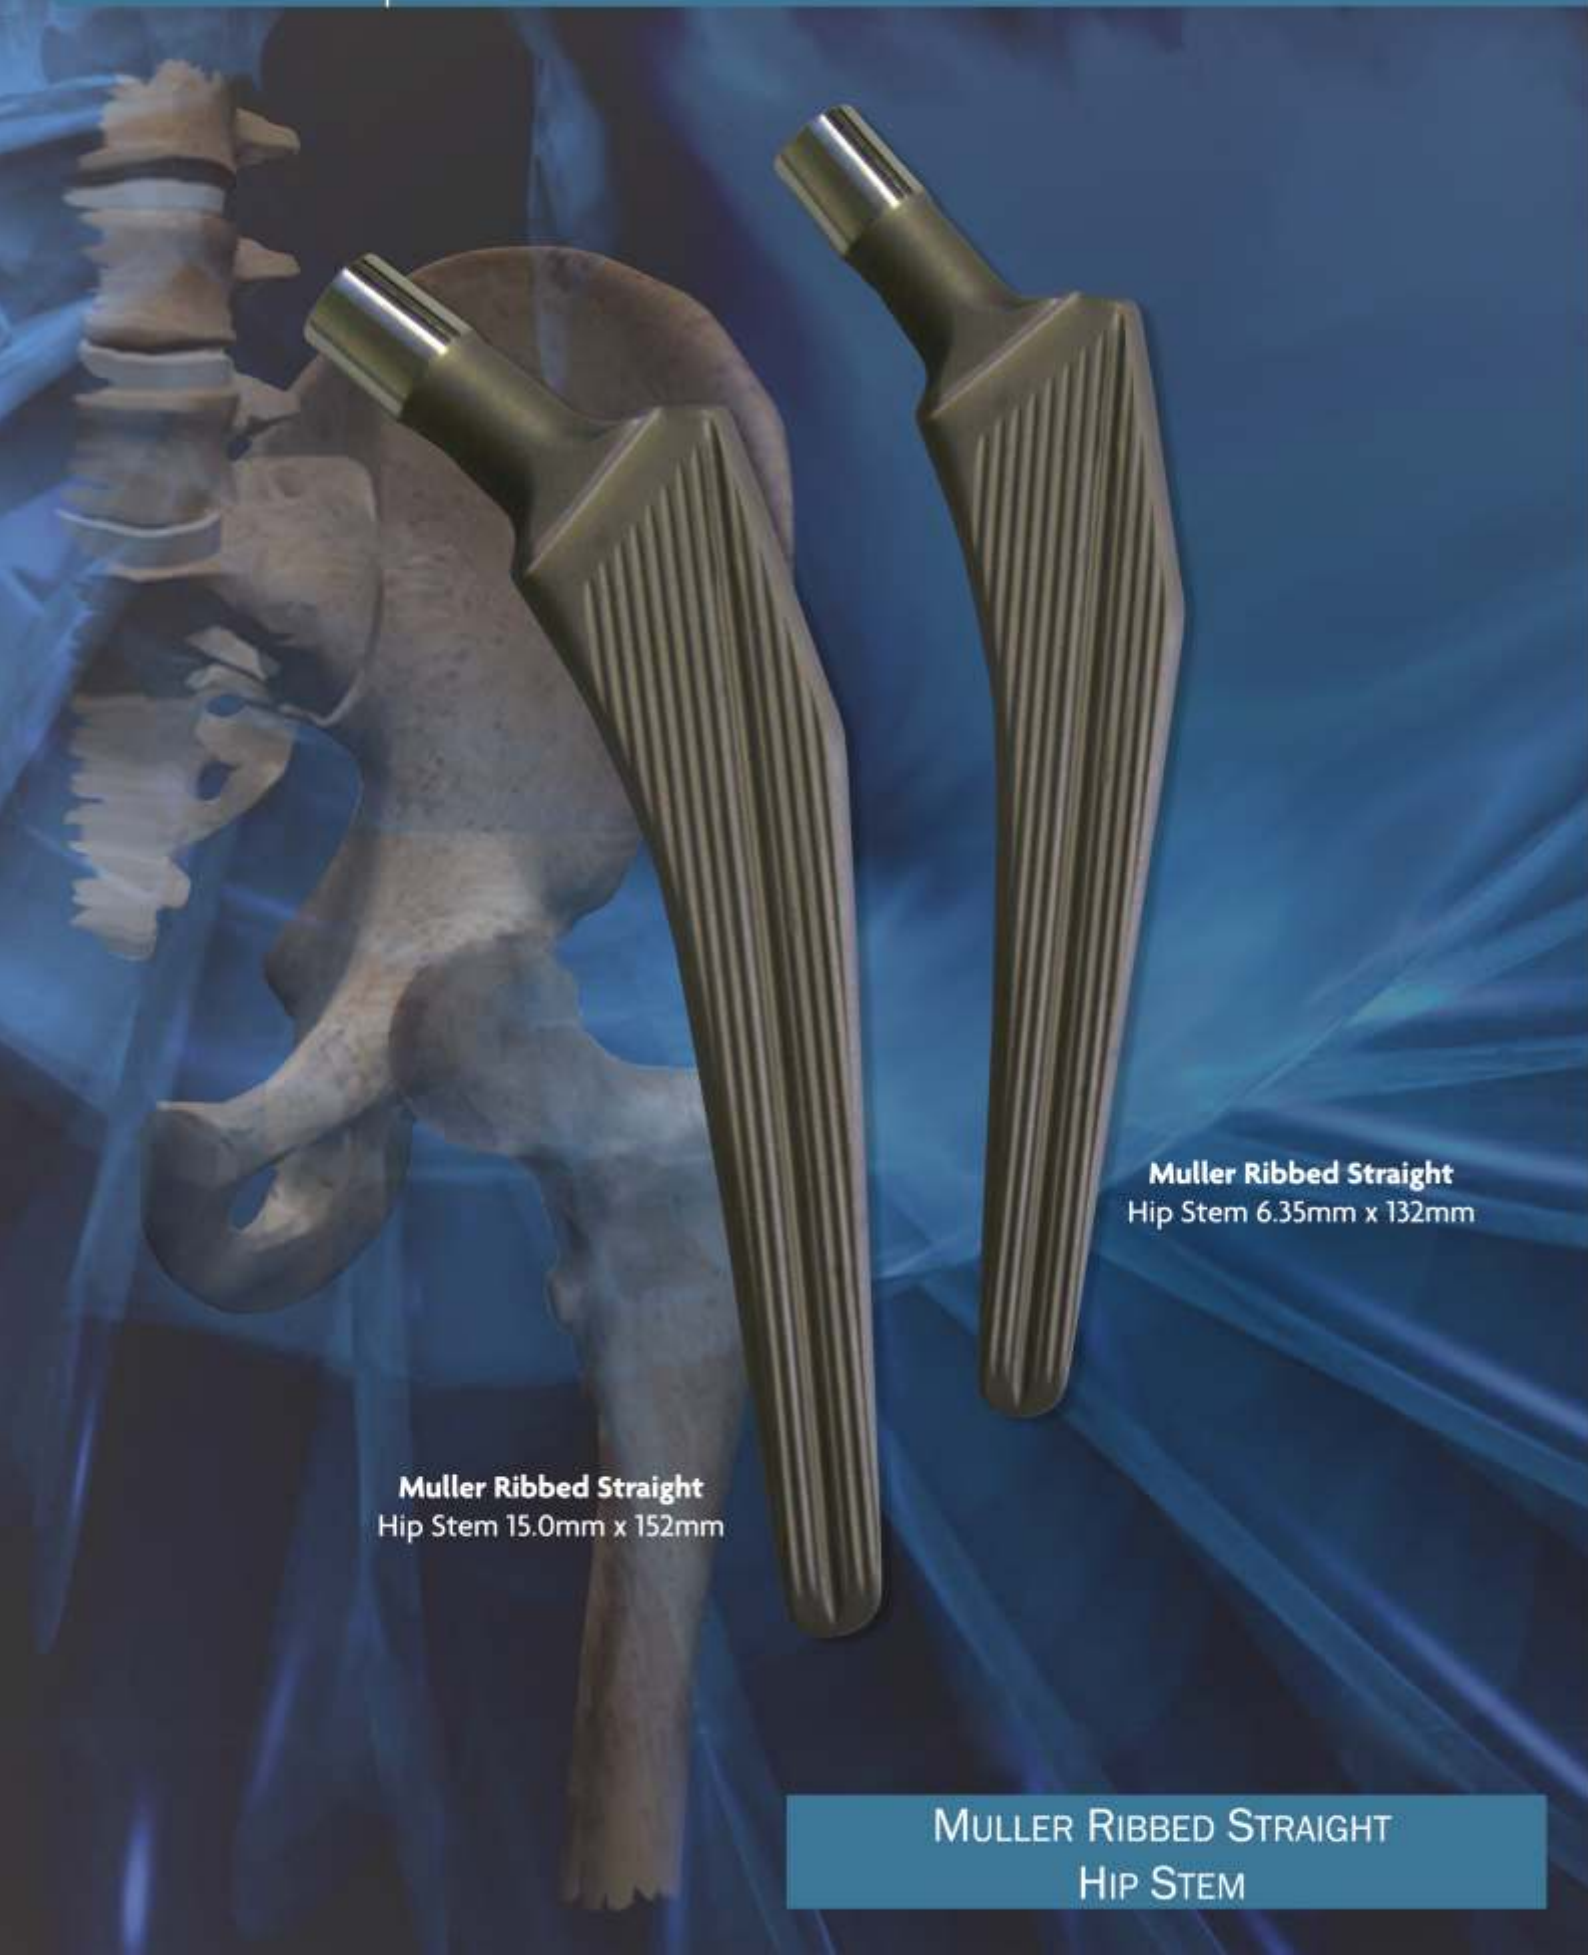

IMPLANTS

INTERNATIONAL

ARTHROPLASTY

Muller Ribbed Straight
Hip Stem 15.0mm x 152mm

Muller Ribbed Straight
Hip Stem 6.35mm x 132mm

**MULLER RIBBED STRAIGHT
HIP STEM**

Muller Ribbed Straight Hip Stem

Stem Size (W)	Stem Length (L)	Taper	Cat#
5.00	127	12/14	HS1409
6.25	132	12/14	HS1410
7.50	137	12/14	HS1411
10.0	142	12/14	HS1412
12.5	147	12/14 </td <td>HS1413</td>	HS1413
15.0	152	12/14	HS1414